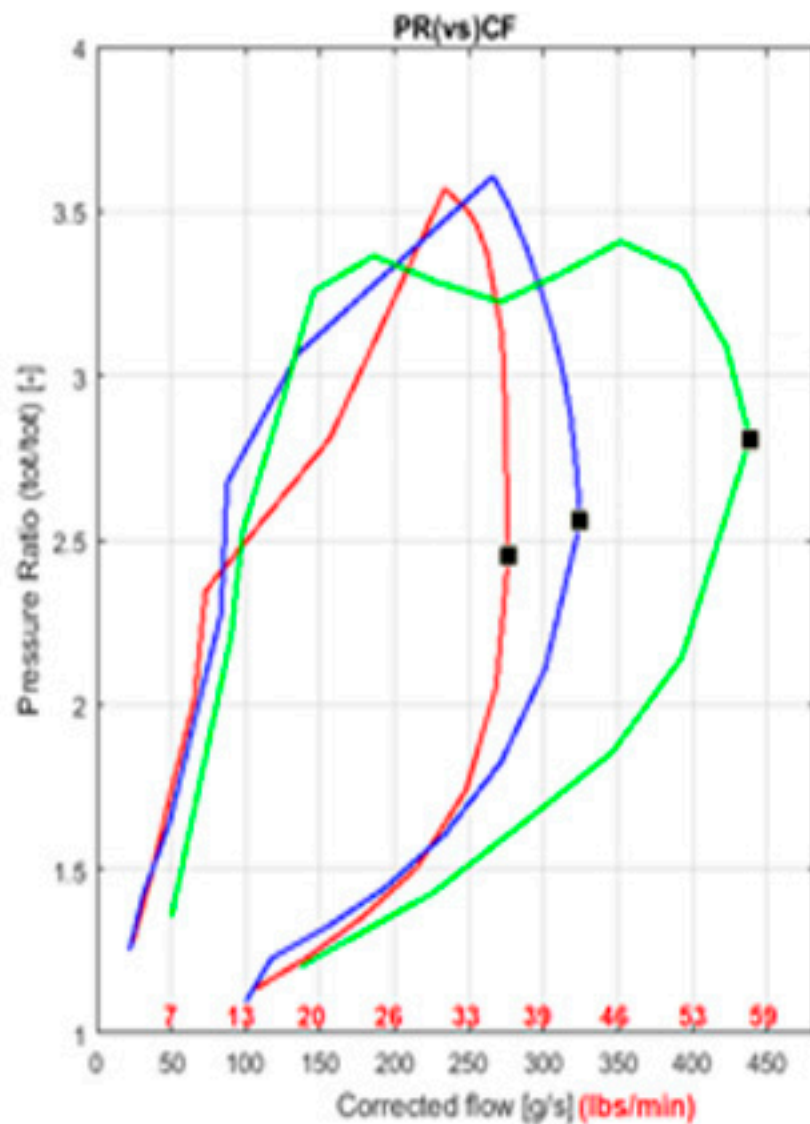

# COMPRESSOR MAP OVERLAY

Max Turbocharger Speed  
PMAX Stage 1 (185K RPM)  
PMAX Stage 2 (165K RPM)  
IHI IS38