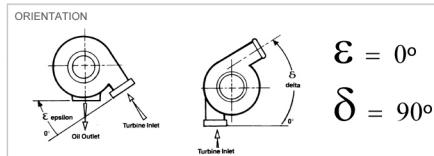

Turbo is sold without actuator

REV	DATE	RELEASED REVISION	DWN
A	01/05/2009	RELEASED	-
-	-	-	-
-	-	-	-

Fig Description Part number

1	Bolt x 6	400572-0300
2	Clamp x 2	443136-0001
3	Compressor housing	467927-0041
4	O-ring	403069-0164
5	Retaining ring	400589-0375
6	Adapter ring	448420-0002
7	O-ring	403069-0077
8	Turbine housing	430609-0257
9	C.H.R.A.	700177-5003S
14	Bolt x 6	400788-0816
15	Clamp x 2	449028-0001
16	Retaining ring	400702-0018